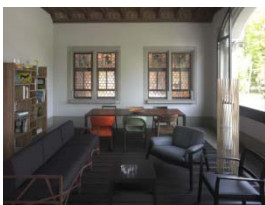

©Swiss National Museum

02.

Period room from 1582, from Schloss Wiggen, Rorschacherberg.

©Swiss National Museum

03.

Period room from Fraumünster Abbey in Zurich, built in 1489 by Cäcilia Helfenstein.

©Swiss National Museum

04.

Period room from Palazzo Pestalozzi-Castelvetro Chiavenna, Italy. Built 1585.

©Swiss National Museum

05.

Useable living room with contemporary furniture supplied by Swiss manufacturers and designers.

©Swiss National Museum